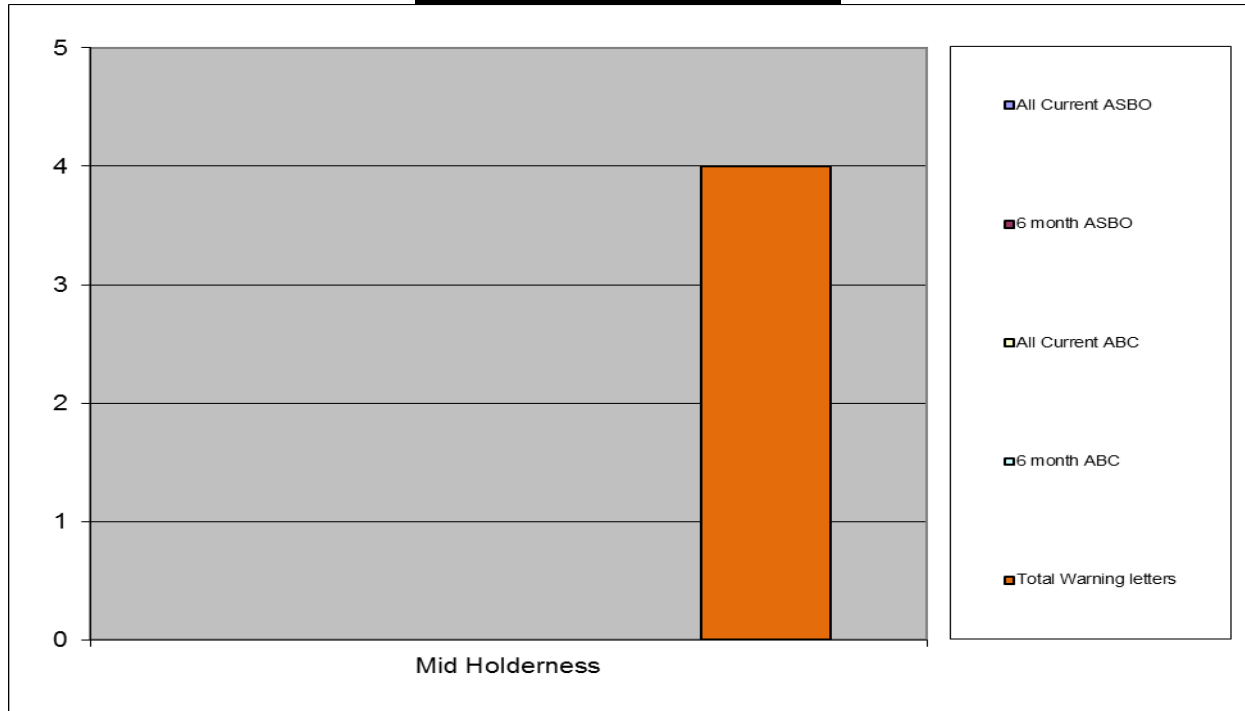

Mid Holderness

Six month data represents 1 October 2014 to 31 March 2015

Breakdown by Ward

↓

Interventions to Tackle ASB