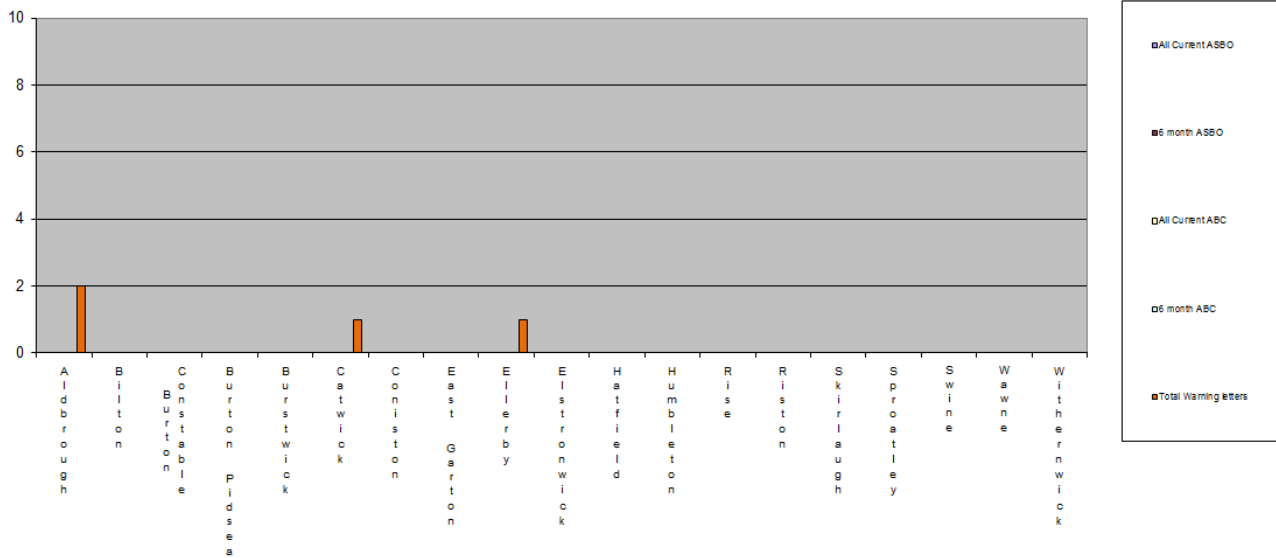

Mid Holderness

Six month data represents 1 October 2014 to 31 March 2015

Breakdown by Parish and Town Council area

Interventions to Tackle ASB

Calls for Service to the ASB Team

Mid Holderness

Six month data represents 1 October 2014 to 31 March 2015

Breakdown by Ward

↓

Interventions to Tackle ASB

Calls for Service to the ASB Team